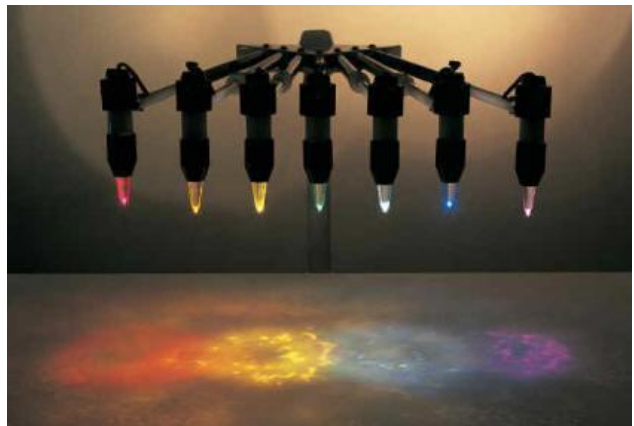

FREE Introduction Class to Crystal Light Bed Healing

Saturday at 2pm
June 24, July 29, or August 26, 2017

At Hinano Healing Arts in Hilo

465 Hinano Street, Hilo near the Civic Auditorium.

A Crystal Light Bed, sometimes also called an advanced chromo therapy machine is a spiritual treatment device that uses colored light beams focused at your chakras or energy centers through seven very pure quartz crystals.

The alternating lights produce a balancing effect on your energy body as you lay with your eyes closed and meditate to soft relaxing music while your energy body is receiving this external assistance to stay in balance.

Developed by **John of God**, crystal beds use Brazilian clear-cut quartz crystals to generate color and light therapy to cleanse, clear and raise the vibration of your chakras (also known as energy centers).

Well-Being Benefits of the Crystal Light Bed Include:

- Improved Health
- Pain Relief
- Connected
- Peaceful/Relaxed
- Heightened Awareness
- Stress Relief

To schedule a crystal light bed healing session, contact Hallie Larsson at (808) 756-3034
30 Minute Sessions $30.00: 60 Minute Sessions: $ 60.00

Space is limited. RSVP at Eventbrite.com, search Crystal Light Bed in Hilo
For more information, check out Hallie's Website: www.islandwomenshealing.com